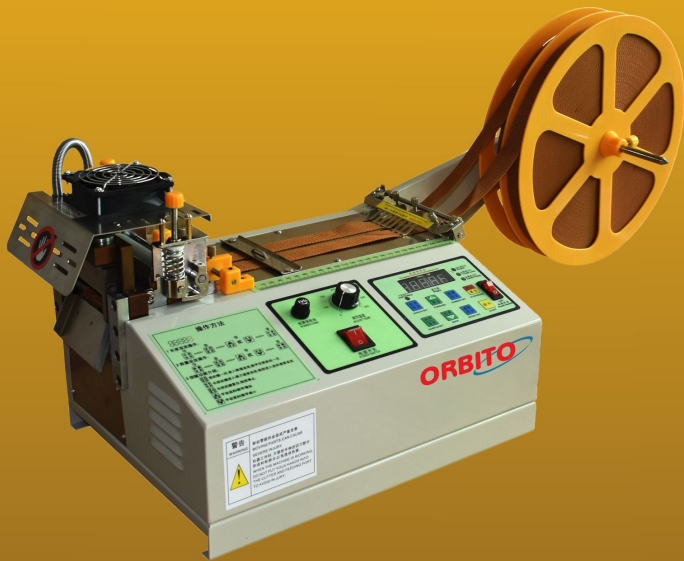

TAPE CUTTER WITH HOT KNIFE 120 MM

stitching your dreams

OTC-120HX

MEHALA

Committed to Customer Delight

OTC-120HX

Features

- → ACCURACY: CUT-LENGTH IS ACCURATE OWING TO A STEPPING MOTOR
- → CUTTING TYPE: MELTING & CUTTING BY HOT KNIFE, WOVEN LABEL IS CUT NEATLY WITHOUT FRAYING
- → THE MACHINE IS INSTALLED WITH ANTI-STATIC ELECTRICITY DEVICES

Applications

- → WOVEN TAPES, STRIP TAPES, BAG BAND, ELASTIC ETC

Technical Specification

OTC-120HX	
Model	OTC-120HX
Cutting Length	10-9999(mm)
Max.Cutting Width	120(mm)
Cutting Speed	80-100(p/min)
Max.Blade Temp	300(°c)
Voltage	110/220(V)
Power	0.66(kw)

REGISTERED OFFICE
MEHALA MACHINES INDIA LTD

ISO 9001:2008

Web: www.mehala.com

INLAND BRANCHES

Bangalore ☎ 080-25631765 / 66 ✉ 9341721269 ✉ bangalore@mehala.in	Chennai ☎ 044-28253191/92 ✉ 9361866880 ✉ chennai@mehala.in	Delhi ☎ 011-41609197 ✉ 9313099751 ✉ delhi@mehala.in	Hyderabad ☎ 040-40128662, 32982615 ✉ 9393233880 ✉ hyderabad@mehala.in	Kanpur ☎ 9389578880 ✉ 9362140055 ✉ kanpur@mehala.in	Karur ☎ 04324-249980 ✉ 9388989880 ✉ karur@mehala.in	Cochin ☎ 0484-4854119 ✉ 9388989880 ✉ cochin@mehala.in
Kolkata ☎ 033-25905093 / 32578018 ✉ 9830117825 ✉ kolkata@mehala.in	Ludhiana ☎ 0161-3256836 / 4656880 ✉ 9356443885 ✉ ludhiana@mehala.in	Mumbai ☎ 022-24909236 / 24903074 ✉ 9371364880 ✉ mumbai@mehala.in	Madurai ☎ 0452-2535076 ✉ 9362151880 ✉ madurai@mehala.in	Tirupur North ☎ 0421-4306222, 2203580 ✉ 9362151880 ✉ tirupurnorth@mehala.in	Tirupur South ☎ 0421-4323180, 2215665 ✉ 9362151880 ✉ tirupursouth@mehala.in	Udaipur(C&F) ☎ 093518 03060 ✉ 9362151880 ✉ jaipur@mehala.in