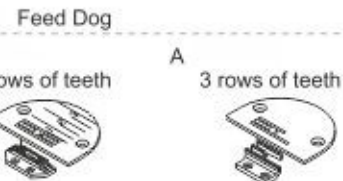

Features

- B Rotary trimming system
- R Vertical cutting knife
- N Needle feed

Hook
1 High speed hook

Sewing Material

- M Medium
- H Heavy

S
Stainless steel sewing bed

Function

Function Code	Reverse feeding	Thread Wiper	Thread Nipper	Auto Lifter
1 1	V	V	-	-
1 2	V	-	-	V
1 3	V	V	-	V
1 5	V	-	V	-
1 6	V	-	V	V

Specification

Model	mm	mm	mm	mm	Needle No. DBX1	S.P.M.(Max)
DL7200-BH1	0-6	35.0	Hand	Auto	#20-#23	4000
DL7200-BM1	0-5	30.7	5.5	10-13	#11-#14	4500

Feature

- Mini direct drive servo motor system provides quick start sewing, precise positioning, low noise, and no belt dust.
- Safety switch Stops running when the machine is tilted to ensure safety.
- Working space is wide for moving sewing material.
- Low power consumption, it saves 35% energy against V-belt driving.
- Auto-lubrication ensures the mechanism's durability in high speed.

- [Optional] Stainless steel sewing bed
- Rotary thread trimmer is applicable to various type of thread.
- Equipped with electric thread nipper. Half-stitch key is set above the reverse key for easy using.
- Adjustable LED light.
- Maximum stitch length is up to 4 stitch/ inch.